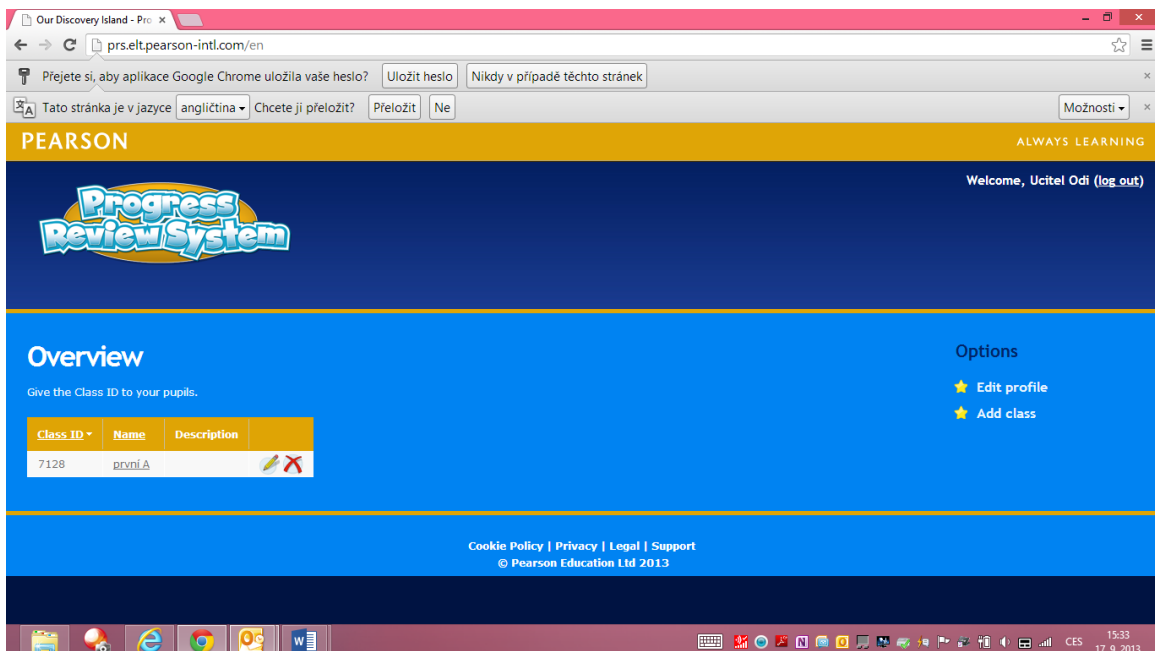

Návod pro učitele k získání ID třídy:

- Učitel se může registrovat na www.ourdiscoveryisland.com/teachers.
- Na této stránce učitel získá ID třídy, aby mohl třídu sledovat.
- Můžete si vytvářet nové třídy a studentům vždy zadat ID jejich skupiny.